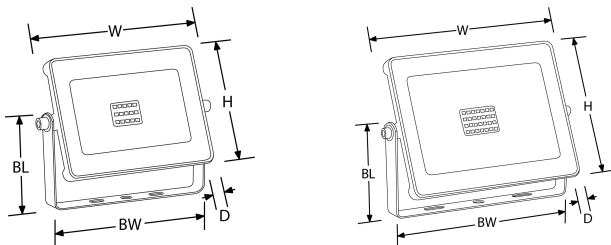

Product Image:

Line Drawing

Polar Curve

Product Specs:

Technology	LED	Input Voltage	180-265V AC
Lamp Base	Aucun	Positional Adjustment	Orientable
Number of LEDs	15	Luminaire Distribution	Direct
Lifetime L70 (hrs)	25.000	Input Frequency	50/60HZ
Dimmable	Non	Dali	Non
IP Rating	IP65	IK Rating	IK06
Operating Env. Temp. (Min) °C	-30°C	Operating Env. Temp. (Max) °C	40°C
Optic Material	Verre	Power Factor	0.9
Height (mm)	93	Width (mm)	121
Weight (Kg)	0.415		