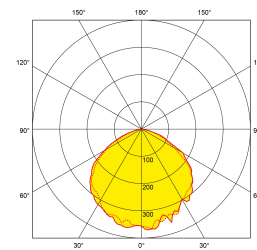

Product Image:

Line Drawing

Polar Curve

Product Specs:

Technology	LED	Input Voltage	180-265V AC
Lamp Base	Aucun	Positional Adjustment	Orientable
Number of LEDs	15	Luminaire Distribution	Direct
Lifetime L70 (hrs)	25.000	Input Frequency	50/60HZ
Dimmable	Non	Dali	Non
IP Rating	IP65	IK Rating	IK06
Operating Env. Temp. (Min) °C	-30°C	Operating Env. Temp. (Max) °C	40°C
Optic Material	Verre	Power Factor	0.9
Height (mm)	93	Width (mm)	121
Weight (Kg)	0.415		

SKU Table and Ordering:

SKU Code	Wattage	Beam Angle	Lumens	Lumens/Watt	CRI	Colour	Finish Colour
EN-FLH10BLK/30	10	120	900	90	70	3000	Noir
EN-FLH10BLK/40	10	120	900	90	70	4000	Noir
EN-FLH10W/30	10	120	900	90	70	3000	Blanc
EN-FLH10W/40	10	120	900	90	70	4000	Blanc