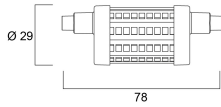

PHOTOMÉTRIE

SCHÉMAS TECHNIQUES

SYLVANIA

ToLEDo R7s 78MM DIM

ToLEDo R7S 78mm 8,5W 1055lm DIM 827

0029686

0029686

9
kWh/1000h